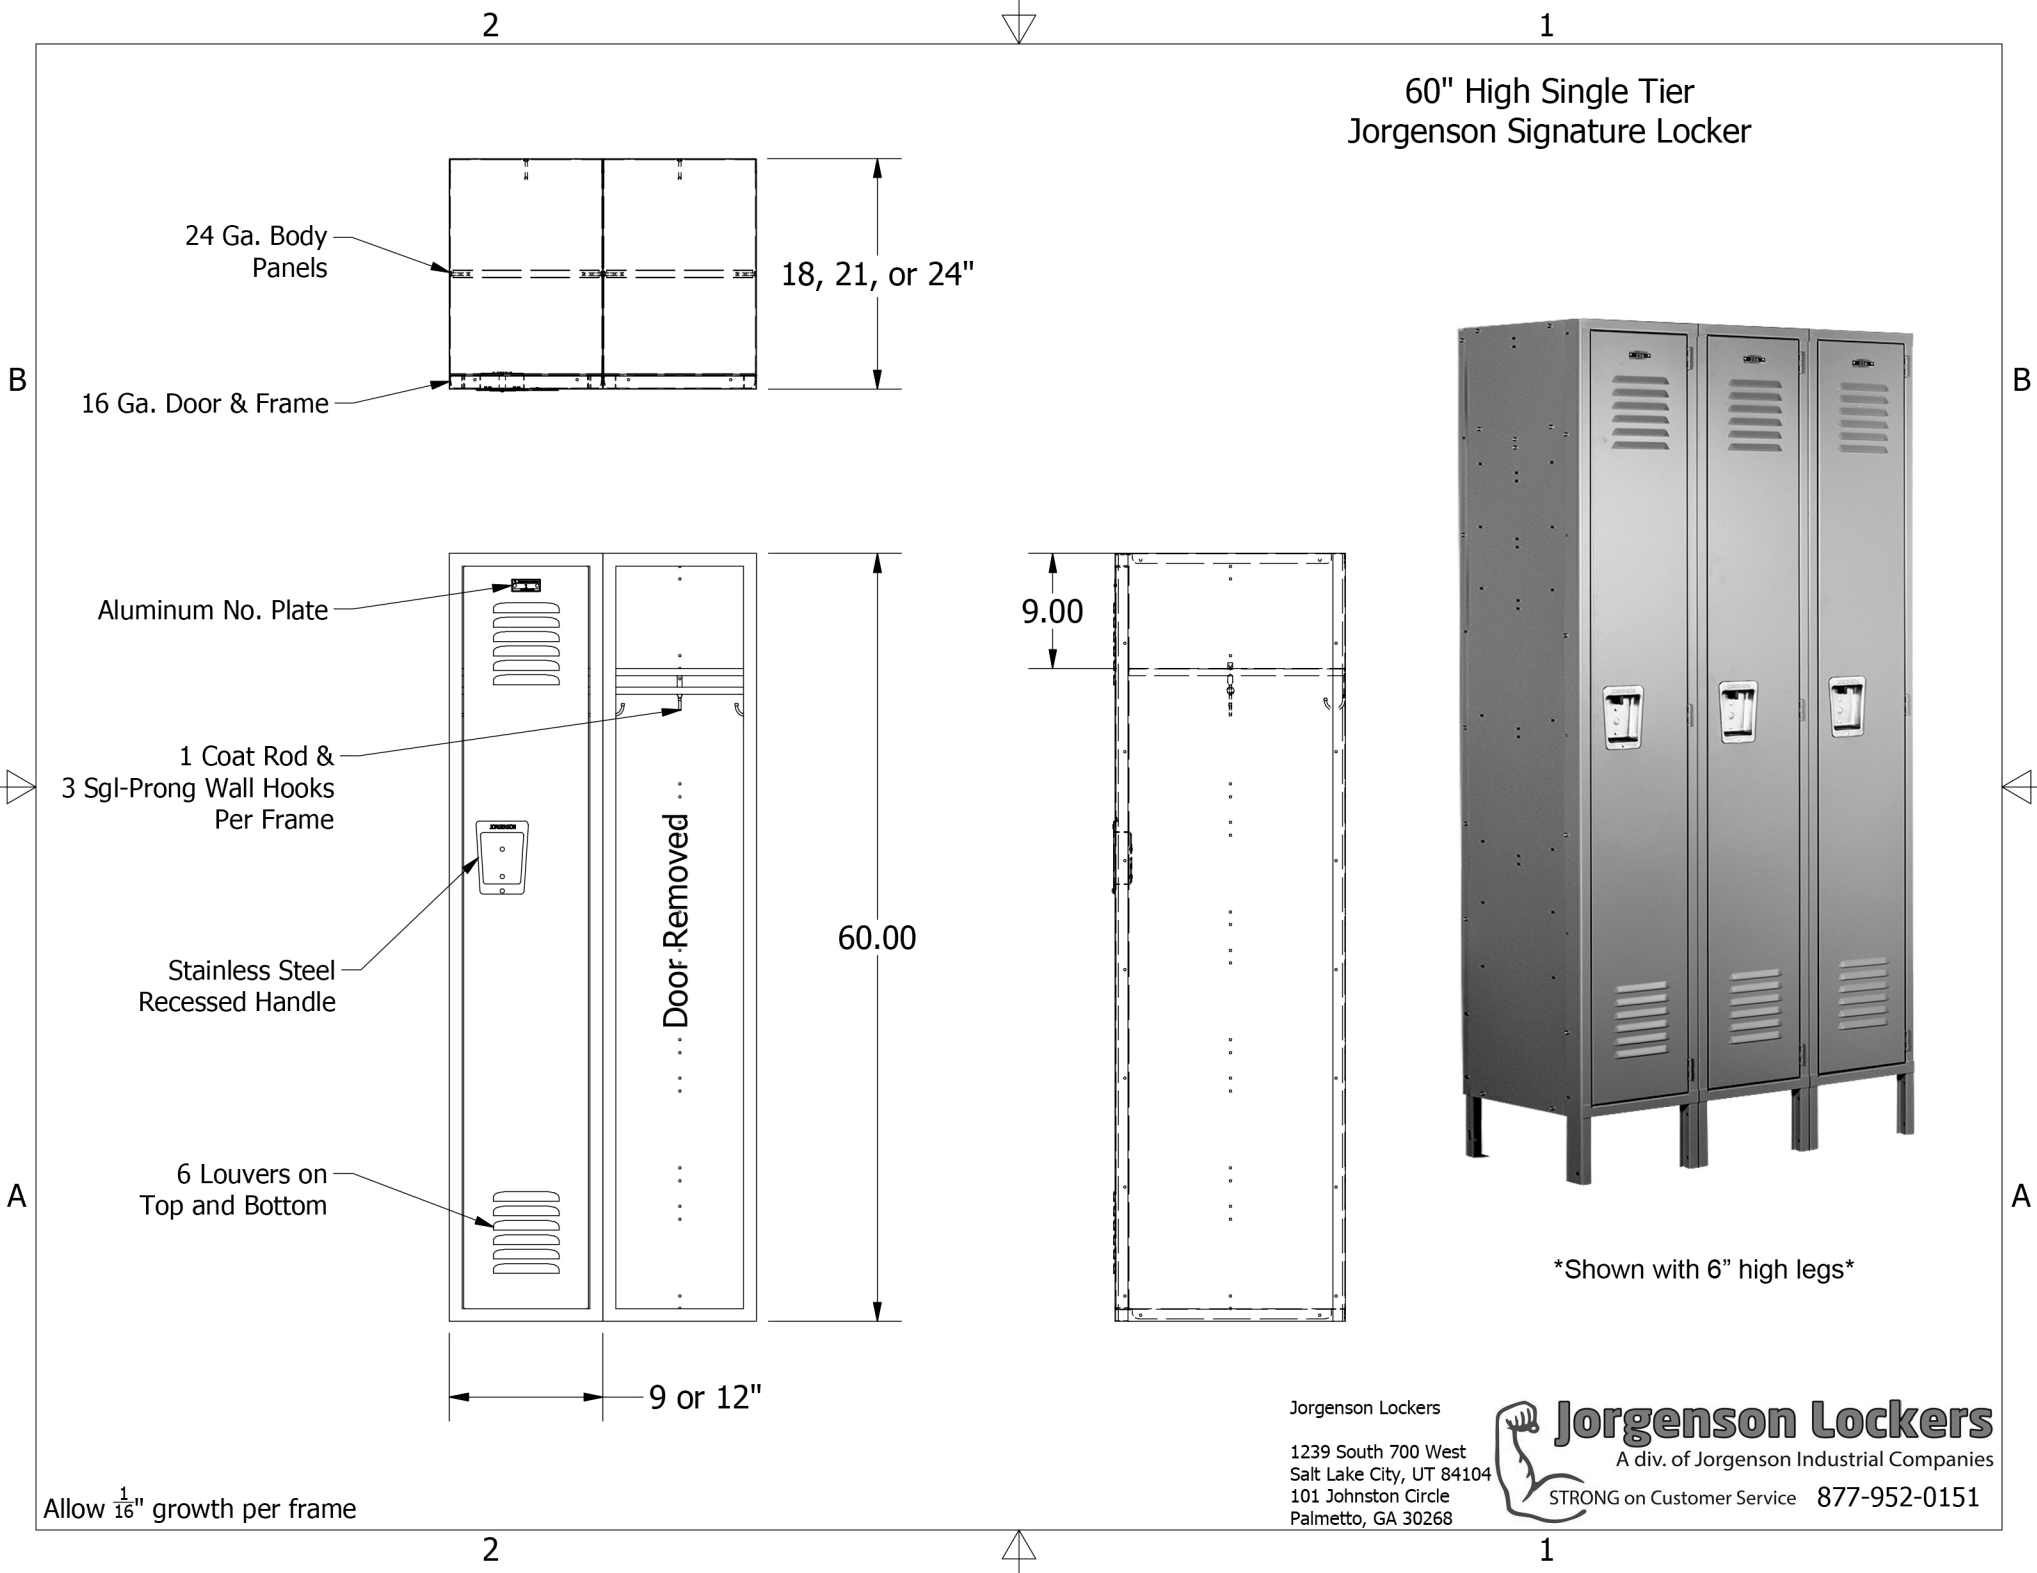

60" High Single Tier
Jorgenson Signature Locker

24 Ga. Body Panels
16 Ga. Door & Frame
18, 21, or 24"

Aluminum No. Plate
1 Coat Rod & 3 Sgl-Prong Wall Hooks Per Frame
Stainless Steel Recessed Handle
6 Louvers on Top and Bottom
60.00
9 or 12"

9.00

Shown with 6" high legs

Allow $\frac{1}{16}$ " growth per frame

Jorgenson Lockers

1239 South 700 West
Salt Lake City, UT 84104
101 Johnston Circle
Palmetto, GA 30268

Jorgenson Lockers
A div. of Jorgenson Industrial Companies
STRONG on Customer Service 877-952-0151